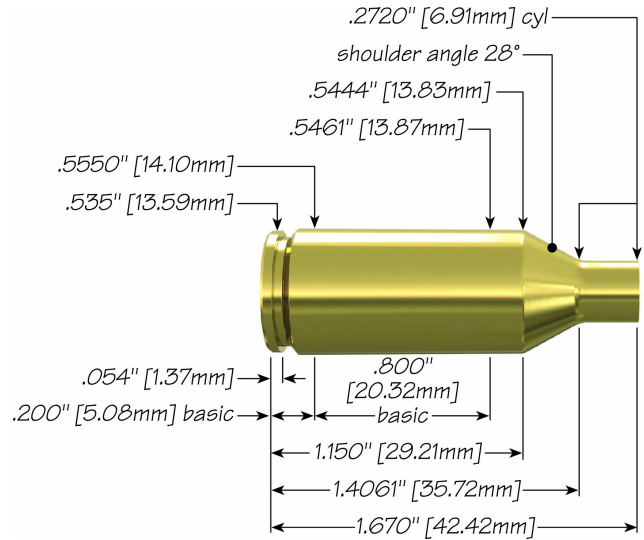

223 Winchester Super Short Magnum with 55 gr Spitzer SP

Max Case Length:	1.670"
Trim-to Length:	1.660"
Max Cart. OAL:	2.360"
RCBS Shell Holder:	# 43
Test Firearm:	Universal Receiver
Barrel Length:	24"

22		Speer Part No.	Weight, grains	COAL Tested	Ballistic Coefficient	Sectional Density
	55 gr Spitzer SP	1047	55	2.210"	.212	.157
	55 gr TNT® HP	1032	55	2.210"	.233	.157

Propellant	Cartridge Case	Primer	START CHARGE		MAXIMUM CHARGE	
			Grain	Velocity (ft/sec)	Grain	Velocity (ft/sec)
Accurate 4350	Winchester	Federal 210	46.0	3567	48.0 C	3733
Alliant AR-Comp	Winchester	Federal 210	34.2	3480	37.9	3731
Alliant Power Pro 2000-MR	Winchester	Federal 210	39.8	3654	43.8	3859
Alliant Power Pro Varmint	Winchester	Federal 210	36.4	3553	40.4	3805
Alliant Reloder 15	Winchester	Federal 210	40.5	3703	42.5	3867
Alliant Reloder 19	Winchester	Federal 210	47.5	3566	49.5 C	3746
Hodgdon H414	Winchester	Federal 215	45.5	3724	47.5	3900

Hodgdon Varget	Winchester	Federal 210	41.5	3712	43.5	3867
IMR 4166	Winchester	Federal 210	37.3	3503	41.4	3820
IMR 4350	Winchester	Federal 210	46.0	3671	48.0 C	3837
IMR 4895	Winchester	Federal 210	41.0	3706	43.0	3873
IMR 8208 XBR	Winchester	Federal 210	35.5	3559	39.4	3825
Ramshot Big Game	Winchester	Federal 215	45.0	3722	47.0	3860
Vihtavuori N560	Winchester	Federal 210	49.0	3558	51.0 C	3717
Winchester 760	Winchester	Federal 215	46.0	3727	48.0	3894

C = Compressed Load

speer-ammo.com