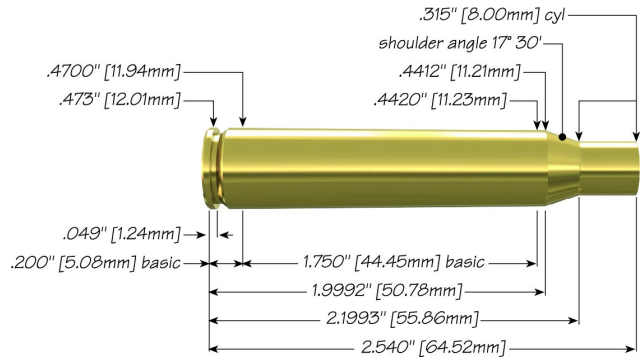

280 Remington (7mm Remington Express) with 130 gr Spitzer BTSP

Max Case Length:	2.540"
Trim-to Length:	2.530"
Max Cart. OAL:	3.330"
RCBS Shell Holder:	# 3
Test Firearm:	Universal Receiver
Barrel Length:	24"

7mm	Speer Part No.	Weight, grains	COAL Tested	Ballistic Coefficient	Sectional Density
	130 gr Spitzer BTSP 1624	130	3.205"	.424	.230
	130 gr Spitzer SP Hot-Cor® 1623	130	3.205"	.368	.230

Propellant	Cartridge Case	Primer	START CHARGE		MAXIMUM CHARGE	
			Grain	Velocity (ft/sec)	Grain	Velocity (ft/sec)
Accurate 3100	Remington	CCI 200	54.0	2721	58.0	2972
Accurate 4350	Remington	CCI 200	53.0	2791	57.0	3066
Alliant Power Pro 2000-MR	Federal	Federal 210	46.4	2782	50.6	2992
Alliant Power Pro 4000-MR	Federal	Federal 210	54.0	2936	57.8	3114
Alliant Reloder 15	Remington	CCI 200	43.0	2774	47.0	2967
Alliant Reloder 16	Federal	Federal 210	51.1	2887	56.8	3139
Alliant Reloder 17	Federal	Federal 210	50.4	2845	55.6	3097

Alliant Reloder 19	Remington	CCI 200	55.0	2835	59.0	3134
Hodgdon H414	Remington	CCI 250	48.5	2844	52.5	2993
Hodgdon H4350	Remington	CCI 200	50.0	2827	54.0	3073
Hodgdon H4831SC	Remington	CCI 200	53.5	2783	57.5	2993
IMR 4064	Remington	CCI 200	43.0	2729	47.0	2958
IMR 4320	Remington	CCI 200	43.0	2743	47.0	2946
IMR 4350	Remington	CCI 200	53.0	2773	57.0	3106
IMR 4831	Remington	CCI 200	53.0	2828	57.0	3108
IMR 4895	Remington	CCI 200	42.0	2790	46.0	2969
IMR SR 4759 (Reduced Load)	Remington	CCI 200	20.0	1680	24.0	2024
Ramshot Big Game	Federal	Federal 210	47.2	2790	52.1	3014
Vihtavuori N160	Remington	CCI 200	50.0	2794	54.0	2977
Winchester 760	Remington	CCI 250	48.5	2801	52.5	2975