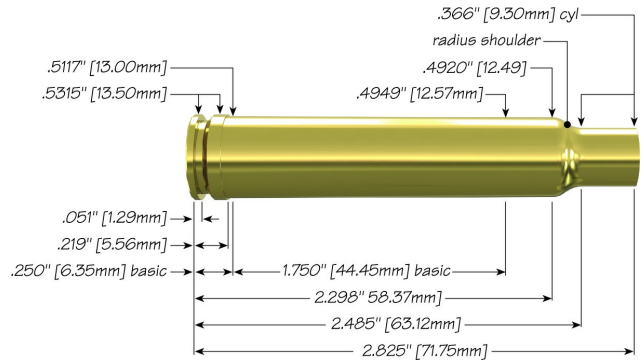

# 340 Weatherby Magnum with 250 gr Grand Slam® SP/CANN

**Max Case Length:** 2.825"  
**Trim-to Length:** 2.815"  
**Max Cart. OAL:** 3.675"  
**RCBS Shell Holder:** # 4  
**Test Firearm:**  
**Barrel Length:**

338	Speer Part No.	Weight, grains	COAL Tested	Ballistic Coefficient	Sectional Density
	2408	250	3.610	.436	.313

**250 gr Grand Slam® SP/CANN**

Propellant	Cartridge Case	Primer	START CHARGE		MAXIMUM CHARGE	
			Grain	Velocity (ft/sec)	Grain	Velocity (ft/sec)
Alliant Reloder 23	Federal	Federal 215	74.1	2536	<b>82.3 C</b>	2794
Alliant Reloder 26	Federal	Federal 215	76.1	2536	<b>84.5 C</b>	2860
IMR 7977	Federal	Federal 215	81.3	2510	<b>90.3 C</b>	2810