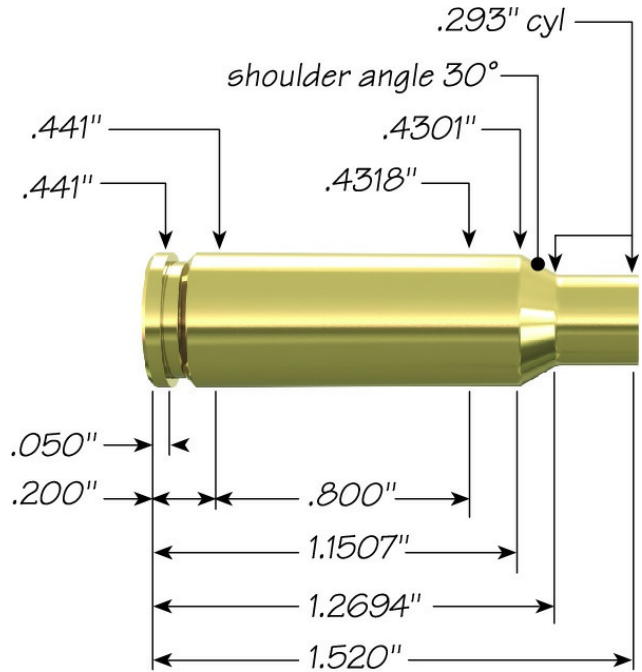

6.5 Grendel with 120 gr Gold-Dot®

Max Case Length:	1.520"
Trim-to Length:	1.510"
Max Cart. OAL:	2.260"
RCBS Shell Holder:	# 6
Test Firearm:	Universal Receiver
Barrel Length:	24"

6.5mm	Speer Part No.	Weight, grains	COAL Tested	Ballistic Coefficient	Sectional Density
-------	----------------	----------------	-------------	-----------------------	-------------------

120 gr Gold-Dot® 264120GDB 120 2.260" .457 .246

Propellant	Cartridge Case	Primer	START CHARGE		MAXIMUM CHARGE	
			Grain	Velocity (ft/sec)	Grain	Velocity (ft/sec)
Accurate 4064	Federal	Federal GM205MAR	24.7	2207	27.4 C	2408
Alliant AR-Comp	Federal	Federal GM205MAR	22.8	2235	25.3	2418
Alliant Power Pro 2000-MR	Federal	Federal GM205MAR	28.3	2382	31.4	2620
Alliant Power Pro Varmint	Federal	Federal GM205MAR	24.5	2264	27.2	2475
Alliant Reloder 15	Federal	Federal GM205MAR	25.1	2246	27.9 C	2469
Hodgdon Varget	Federal	Federal GM205MAR	24.1	2202	26.8	2420
IMR 4895	Federal	Federal GM205MAR	23.9	2182	26.6	2413

C = Compressed Load

speer-ammo.com